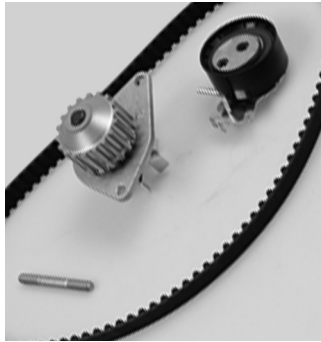

**30-0491-1**

**30-0628-1**

**30-0628-2**

**30-0837-1**

**30-0837-2**

**30-0859-1**

		METELLI ref.	NOTE	Adaptable for OES (Water Pump - Timing Belt - Tensioner)
<b>106 I (1A, 1C) '9/91-'4/96</b>				
0.95 (33 kW) Eng.CDY(TU9)	9/91-4/96	<b>30-0628-2</b>	Belt:104x17, 24-0628	0831.02,13,1201.00,18,47,E3,,1204.34 1207.18,23,9451001263,9617376980
0.95 (37 kW) Eng.CDZ(TU9M)	9/91-4/96	<b>30-0628-2</b>	Belt:104x17, 24-0628	0831.02,13,1201.00,18,47,E3,,1204.34 1207.18,23,9451001263,9617376980
1.1 (40-44 kW) Eng.HDY/HDZ(TU1M)	9/91-4/96	<b>30-0628-2</b>	Belt:104x17, 24-0628, Eng. -3762434	0831.02,13,1201.00,18,47,E3,,1204.34 1207.18,23,9451001263,9617376980
1.1 (44 kW) Eng.HDZ(TU1M/MZ)	9/91-4/96	<b>30-0628-2</b>	Belt:104x17, 24-0628, Eng. -3762434	0831.02,13,1201.00,18,47,E3,,1204.34 1207.18,23,9451001263,9617376980
1.3 (70-72 kW) Eng.TU2J2/TU3FJ2K	10/93-4/96	<b>30-0628-1</b> 	Belt:108x17, 24-0628	0831.03,14,Q4,,1201.18,47,E3,,12010.00 1204.34,1207.18,23,9451001263 9617376980
1.4 (69 kW) Eng.KFZ(TU3J2-Z)	9/91-4/96	<b>30-0628-1</b>	Belt:108x17, 24-0628, Eng. -50355042	0831.03,14,Q4,,1201.18,47,E3,,12010.00 1204.34,1207.18,23,9451001263 9617376980
1.6 (65 kW) Eng.NFZ(TU5JP)	6/93-4/96	<b>30-0491-1</b>	Belt:101x17, 24-0491	0831.24,0831.Q5,1201.00,58,97,E4,E6, 1207.25,9608564280
1.6 (76 kW) Eng.NFY(TU5J2)	1/94-4/96	<b>30-0491-1</b>	Belt:101x17, 24-0491	0831.24,0831.Q5,1201.00,58,97,E4,E6, 1207.25,9608564280
<b>106 II (1) '5/96-</b>				
1.1 (44 kW) Eng.HFX(TU1JP)	5/96-	<b>30-0837-2</b>	Belt:100x17, 24-0837, Eng. 3762434-	0831.84,85,S1,1201.G0
	5/96-	<b>30-0628-2</b> 	Belt:104x17, 24-0628, Eng. -3666765	0831.02,13,1201.00,18,47,E3,,1204.34 1207.18,23,9451001263,9617376980
1.6 (65 kW) Eng.NFZ(TU5JP)	5/96-	<b>30-0491-1</b>	Belt:101x17, 24-0491	0831.24,0831.Q5,1201.00,58,97,E4,E6, 1207.25,9608564280
<b>107 '6/05-</b>				
1.4 HDi (40 kW) Eng.DV4D	6/05-	<b>30-0859-1</b> 	Belt:144x25, 24-0859	0831.80,81,1201.F9,G8
<b>205 II (20A/C) '1/87-'9/98</b>				
0.95 (33-37 kW) Eng.CDY/Z(TU9M)	10/87-9/98	<b>30-0628-2</b>	Belt:104x17, 24-0628	0831.02,13,1201.00,18,47,E3,,1204.34 1207.18,23,9451001263,9617376980
1.1 (40 kW) Eng.H1B(TU1)	10/87-10/90	<b>30-0628-2</b>	Belt:104x17, 24-0628	0831.02,13,1201.00,18,47,E3,,1204.34 1207.18,23,9451001263,9617376980
1.1, CJ Cabrio (44 kW) Eng.HDZ(TU1M/MZ)	10/89-12/94	<b>30-0628-2</b>	Belt:104x17, 24-0628	0831.02,13,1201.00,18,47,E3,,1204.34 1207.18,23,9451001263,9617376980
1.3 Rallye (74 kW) Eng.TU24	10/87-10/90	<b>30-0628-2</b>	Belt:104x17, 24-0628	0831.02,13,1201.00,18,47,E3,,1204.34 1207.18,23,9451001263,9617376980
1.4 (44 kW) Eng.150D/G(XY7)	10/87-5/89	<b>30-0628-1</b>	Belt:108x17, 24-0628	0831.03,14,Q4,,1201.18,47,E3,,12010.00 1204.34,1207.18,23,9451001263 9617376980
1.4 (62 kW) Eng.K2B(TU3S)	6/87-12/89	<b>30-0628-1</b> 	Belt:108x17, 24-0628	0831.03,14,Q4,,1201.18,47,E3,,12010.00 1204.34,1207.18,23,9451001263 9617376980
1.4, Cabrio (49 kW) Eng.K1D(TU3A/AN/S/M/2/2K)	10/87-12/94	<b>30-0628-1</b>	Belt:108x17, 24-0628	0831.03,14,Q4,,1201.18,47,E3,,12010.00 1204.34,1207.18,23,9451001263 9617376980
1.4, Cabrio (55 kW) Eng.KFW/KFX(TU3JP)/KDX(TU3MC)	7/88-9/98	<b>30-0628-1</b>	Only Eng.TU3M, Type Eng.Alu, Belt:108x17, 24-0628, Eng. -50355042	0831.03,14,Q4,,1201.18,47,E3,,12010.00 1204.34,1207.18,23,9451001263 9617376980
1.4, Kat Cabrio (44 kW) Eng.KAY(TU3FCP)	1/89-9/93	<b>30-0628-1</b>	Belt:108x17, 24-0628	0831.03,14,Q4,,1201.18,47,E3,,12010.00 1204.34,1207.18,23,9451001263 9617376980
<b>206 (2A/C), SW '9/98-'3/06</b>				
1.0 (45-48 kW)	9/02-2/07	<b>30-0837-2</b>	Belt:100x17, 24-0837, Eng. 3762434-	0831.84,85,S1,1201.G0
	9/02-2/07	<b>30-0628-2</b>	Belt:104x17, 24-0628, Eng. -3762433	0831.02,13,1201.00,18,47,E3,,1204.34 1207.18,23,9451001263,9617376980
1.1 (44 kW) Eng.HDZ(TU1M)/HFX(TU1JP)	9/98-3/06	<b>30-0837-2</b>	Belt:100x17, 24-0837, Eng. 3762434-	0831.84,85,S1,1201.G0
	9/98-3/06	<b>30-0628-2</b>	Belt:104x17, 24-0628, Eng. -3762433	0831.02,13,1201.00,18,47,E3,,1204.34 1207.18,23,9451001263,9617376980
1.4 (55 kW) Eng.KFW/KFX(TU3JP)	02-	<b>30-0837-2</b> 	18 pulley teeth, Belt:100x17, 24-0837, Eng. 3762434-	0831.84,85,S1,1201.G0
	9/98-3/06	<b>30-0628-1</b>	20 pulley teeth, Belt:108x17, 24-0628, Eng. -3762433	0831.03,14,Q4,,1201.18,47,E3,,12010.00 1204.34,1207.18,23,9451001263 9617376980
	98-02	<b>30-0837-1</b>	18 pulley teeth, Belt:104x17, 24-0837, Eng. 3762434-	0831.86,87,1201.G0
1.4 HDi (50 kW) Eng.DV4TD	9/01-3/06	<b>30-0859-1</b>	Belt:144x25, 24-0859	0831.80,81,1201.F9,G8