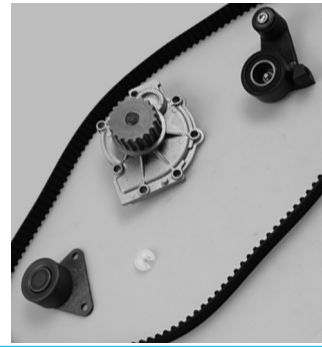

**30-1019-1**

**30-1019-2**

**30-1019-3**

**30-1019-4**

		METELLI ref.	NOTE	Adaptable for OES (Water Pump - Timing Belt - Tensioner)
2.4, Bifuel (103 kW) Eng.B5244SG/GB5244SG	8/99-3/00	<b>30-1019-1</b>	Belt:142x23, 24-1019, Eng. 1266128-	271647,271985,271986,272457,272474 272476,272481,272954,30650751 306508034,30684432,30751700,30758261 8610040,8694626,9161910,9161920 9471841,9496428,9497290
	8/99-3/00	<b>30-1019-3</b>	Belt:148x23, 24-1019, Eng. -1266127	271647,271985,271986,272457,272474 272476,272481,272954,30650751 306508034,30684432,30751700,30758260 8610041,8694626,9161910,9161920 9471841,9496428,9497290
2.5 (121 kW) Eng.B5254S	6/98-3/00	<b>30-1019-1</b>	Belt:142x23, 24-1019, Eng. 1266128-	271647,271985,271986,272457,272474 272476,272481,272954,30650751 306508034,30684432,30751700,30758261 8610040,8694626,9161910,9161920 9471841,9496428,9497290
	6/98-3/00	<b>30-1019-4</b>	Belt:144x23, 24-1019, Eng. -1266127	271647,271985,271986,272457,272474 272476,272481,272954,30650751 306508034,30684432,30751700,8694626 9161910,9161920,9471841,9496428 9497290
2.5 (125 kW) Eng.B5254S	1/97-3/00	<b>30-1019-1</b>	Belt:142x23, 24-1019, Eng. 1266128-	271647,271985,271986,272457,272474 272476,272481,272954,30650751 306508034,30684432,30751700,30758261 8610040,8694626,9161910,9161920 9471841,9496428,9497290
	1/97-3/00	<b>30-1019-3</b>	Belt:148x23, 24-1019, Eng. -1266127	271647,271985,271986,272457,272474 272476,272481,272954,30650751 306508034,30684432,30751700,30758260 8610041,8694626,9161910,9161920 9471841,9496428,9497290
2.5 T., AWD (142 kW) Eng.B5254T	1/97-3/00	<b>30-1019-1</b>	Belt:142x23, 24-1019, Eng. 1266128-	271647,271985,271986,272457,272474 272476,272481,272954,30650751 306508034,30684432,30751700,30758261 8610040,8694626,9161910,9161920 9471841,9496428,9497290
	1/97-3/00	<b>30-1019-3</b>	Belt:148x23, 24-1019, Eng. -1266127	271647,271985,271986,272457,272474 272476,272481,272954,30650751 306508034,30684432,30751700,30758260 8610041,8694626,9161910,9161920 9471841,9496428,9497290
2.5, Bifuel (106 kW) Eng.GB/B5252S	10/98-8/99	<b>30-1019-4</b>	Belt:144x23, 24-1019, Eng. -1266127	271647,271985,271986,272457,272474 272476,272481,272954,30650751 306508034,30684432,30751700,8694626 9161910,9161920,9471841,9496428 9497290
<b>V70 II SW '3/00-'6/07</b>				
2.0 T. (132 kW) Eng.B5204T2	7/01-6/07	<b>30-1019-1</b>	Belt:142x23, 24-1019, Eng. -3188688	271647,271985,271986,272457,272474 272476,272481,272954,30650751 306508034,30684432,30751700,30758261 8610040,8694626,9161910,9161920 9471841,9496428,9497290
	7/01-6/07	<b>30-1019-2</b>	Belt:142x23, 24-1019, Eng. 3188689-	271647,271985,271986,272457,272474 272476,272481,272954,274518,30650751 306508034,30684432,30731727,30751700 8694626,9161910,9161920,9471841 9496428,9497290
2.3 (195 kW) Eng.B5234T7	10/00-9/04	<b>30-1019-2</b>	Belt:142x23, 24-1019	271647,271985,271986,272457,272474 272476,272481,272954,274518,30650751 306508034,30684432,30731727,30751700 8694626,9161910,9161920,9471841 9496428,9497290
2.3 T5 (184 kW) Eng.B5234T4	3/00-6/07	<b>30-1019-1</b>	Belt:142x23, 24-1019, Eng. -3188688	271647,271985,271986,272457,272474 272476,272481,272954,30650751 306508034,30684432,30751700,30758261 8610040,8694626,9161910,9161920 9471841,9496428,9497290