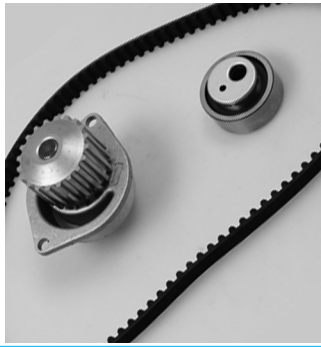

**30-0491-1**

**30-0628-1**

**30-0628-2**

**30-0837-1**

**30-0837-2**

**30-0859-1**

		METELLI ref.	NOTE	Adaptable for OES (Water Pump - Timing Belt - Tensioner)
<b>106 I (1A, 1C) '9/91-'4/96</b>				
0.95 (33 kW) Eng.CDY(TU9)	9/91-4/96	<b>30-0628-2</b>	Belt:104x17, 24-0628	0831.02,13,1201.00,18,47,E3,,1204.34 1207.18,23,9451001263,9617376980
0.95 (37 kW) Eng.CDZ(TU9M)	9/91-4/96	<b>30-0628-2</b>	Belt:104x17, 24-0628	0831.02,13,1201.00,18,47,E3,,1204.34 1207.18,23,9451001263,9617376980
1.1 (40-44 kW) Eng.HDY/HDZ(TU1M)	9/91-4/96	<b>30-0628-2</b>	Belt:104x17, 24-0628, Eng. -3762434	0831.02,13,1201.00,18,47,E3,,1204.34 1207.18,23,9451001263,9617376980
1.1 (44 kW) Eng.HDZ(TU1M/MZ)	9/91-4/96	<b>30-0628-2</b>	Belt:104x17, 24-0628, Eng. -3762434	0831.02,13,1201.00,18,47,E3,,1204.34 1207.18,23,9451001263,9617376980
1.3 (70-72 kW) Eng.TU2J2/TU3FJ2K	10/93-4/96	<b>30-0628-1</b> 	Belt:108x17, 24-0628	0831.03,14,Q4,,1201.18,47,E3,,12010.00 1204.34,1207.18,23,9451001263 9617376980
1.4 (69 kW) Eng.KFZ(TU3J2-Z)	9/91-4/96	<b>30-0628-1</b>	Belt:108x17, 24-0628, Eng. -50355042	0831.03,14,Q4,,1201.18,47,E3,,12010.00 1204.34,1207.18,23,9451001263 9617376980
1.6 (65 kW) Eng.NFZ(TU5JP)	6/93-4/96	<b>30-0491-1</b>	Belt:101x17, 24-0491	0831.24,0831.Q5,1201.00,58,97,E4,E6, 1207.25,9608564280
1.6 (76 kW) Eng.NFY(TU5J2)	1/94-4/96	<b>30-0491-1</b>	Belt:101x17, 24-0491	0831.24,0831.Q5,1201.00,58,97,E4,E6, 1207.25,9608564280
<b>106 II (1) '5/96-</b>				
1.1 (44 kW) Eng.HFX(TU1JP)	5/96-	<b>30-0837-2</b>	Belt:100x17, 24-0837, Eng. 3762434-	0831.84,85,S1,1201.G0
	5/96-	<b>30-0628-2</b> 	Belt:104x17, 24-0628, Eng. -3666765	0831.02,13,1201.00,18,47,E3,,1204.34 1207.18,23,9451001263,9617376980
1.6 (65 kW) Eng.NFZ(TU5JP)	5/96-	<b>30-0491-1</b>	Belt:101x17, 24-0491	0831.24,0831.Q5,1201.00,58,97,E4,E6, 1207.25,9608564280
<b>107 '6/05-</b>				
1.4 HDi (40 kW) Eng.DV4D	6/05-	<b>30-0859-1</b> 	Belt:144x25, 24-0859	0831.80,81,1201.F9,G8
<b>205 II (20A/C) '1/87-'9/98</b>				
0.95 (33-37 kW) Eng.CDY/Z(TU9M)	10/87-9/98	<b>30-0628-2</b>	Belt:104x17, 24-0628	0831.02,13,1201.00,18,47,E3,,1204.34 1207.18,23,9451001263,9617376980
1.1 (40 kW) Eng.H1B(TU1)	10/87-10/90	<b>30-0628-2</b>	Belt:104x17, 24-0628	0831.02,13,1201.00,18,47,E3,,1204.34 1207.18,23,9451001263,9617376980
1.1, CJ Cabrio (44 kW) Eng.HDZ(TU1M/MZ)	10/89-12/94	<b>30-0628-2</b>	Belt:104x17, 24-0628	0831.02,13,1201.00,18,47,E3,,1204.34 1207.18,23,9451001263,9617376980
1.3 Rallye (74 kW) Eng.TU24	10/87-10/90	<b>30-0628-2</b>	Belt:104x17, 24-0628	0831.02,13,1201.00,18,47,E3,,1204.34 1207.18,23,9451001263,9617376980
1.4 (44 kW) Eng.150D/G(XY7)	10/87-5/89	<b>30-0628-1</b>	Belt:108x17, 24-0628	0831.03,14,Q4,,1201.18,47,E3,,12010.00 1204.34,1207.18,23,9451001263 9617376980
1.4 (62 kW) Eng.K2B(TU3S)	6/87-12/89	<b>30-0628-1</b> 	Belt:108x17, 24-0628	0831.03,14,Q4,,1201.18,47,E3,,12010.00 1204.34,1207.18,23,9451001263 9617376980
1.4, Cabrio (49 kW) Eng.K1D(TU3A/AN/S/M/2/2K)	10/87-12/94	<b>30-0628-1</b>	Belt:108x17, 24-0628	0831.03,14,Q4,,1201.18,47,E3,,12010.00 1204.34,1207.18,23,9451001263 9617376980
1.4, Cabrio (55 kW) Eng.KFW/KFX(TU3JP)/KDX(TU3MC)	7/88-9/98	<b>30-0628-1</b>	Only Eng.TU3M, Type Eng.Alu, Belt:108x17, 24-0628, Eng. -50355042	0831.03,14,Q4,,1201.18,47,E3,,12010.00 1204.34,1207.18,23,9451001263 9617376980
1.4, Kat Cabrio (44 kW) Eng.KAY(TU3FCP)	1/89-9/93	<b>30-0628-1</b>	Belt:108x17, 24-0628	0831.03,14,Q4,,1201.18,47,E3,,12010.00 1204.34,1207.18,23,9451001263 9617376980
<b>206 (2A/C), SW '9/98-'3/06</b>				
1.0 (45-48 kW)	9/02-2/07	<b>30-0837-2</b>	Belt:100x17, 24-0837, Eng. 3762434-	0831.84,85,S1,1201.G0
	9/02-2/07	<b>30-0628-2</b>	Belt:104x17, 24-0628, Eng. -3762433	0831.02,13,1201.00,18,47,E3,,1204.34 1207.18,23,9451001263,9617376980
1.1 (44 kW) Eng.HDZ(TU1M)/HFX(TU1JP)	9/98-3/06	<b>30-0837-2</b>	Belt:100x17, 24-0837, Eng. 3762434-	0831.84,85,S1,1201.G0
	9/98-3/06	<b>30-0628-2</b>	Belt:104x17, 24-0628, Eng. -3762433	0831.02,13,1201.00,18,47,E3,,1204.34 1207.18,23,9451001263,9617376980
1.4 (55 kW) Eng.KFW/KFX(TU3JP)	02-	<b>30-0837-2</b> 	18 pulley teeth, Belt:100x17, 24-0837, Eng. 3762434-	0831.84,85,S1,1201.G0
	9/98-3/06	<b>30-0628-1</b>	20 pulley teeth, Belt:108x17, 24-0628, Eng. -3762433	0831.03,14,Q4,,1201.18,47,E3,,12010.00 1204.34,1207.18,23,9451001263 9617376980
	98-02	<b>30-0837-1</b>	18 pulley teeth, Belt:104x17, 24-0837, Eng. 3762434-	0831.86,87,1201.G0
1.4 HDi (50 kW) Eng.DV4TD	9/01-3/06	<b>30-0859-1</b>	Belt:144x25, 24-0859	0831.80,81,1201.F9,G8