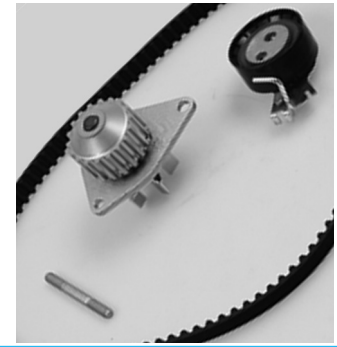

**30-0491-1**

**30-0628-1**

**30-0628-2**

**30-0837-1**

**30-0837-2**

**30-0859-1**

		METELLI ref.	NOTE	Adaptable for OES (Water Pump - Timing Belt - Tensioner)
<b>106 I (1A, 1C) '9/91-'4/96</b>				
0.95 (33 kW) Eng.CDY(TU9)	9/91-4/96	<b>30-0628-2</b>	Belt:104x17, 24-0628	0831.02,13,1201.00,18,47,E3,,1204.34 1207.18,23,9451001263,9617376980
0.95 (37 kW) Eng.CDZ(TU9M)	9/91-4/96	<b>30-0628-2</b>	Belt:104x17, 24-0628	0831.02,13,1201.00,18,47,E3,,1204.34 1207.18,23,9451001263,9617376980
1.1 (40-44 kW) Eng.HDY/HDZ(TU1M)	9/91-4/96	<b>30-0628-2</b>	Belt:104x17, 24-0628, Eng. -3762434	0831.02,13,1201.00,18,47,E3,,1204.34 1207.18,23,9451001263,9617376980
1.1 (44 kW) Eng.HDZ(TU1M/MZ)	9/91-4/96	<b>30-0628-2</b>	Belt:104x17, 24-0628, Eng. -3762434	0831.02,13,1201.00,18,47,E3,,1204.34 1207.18,23,9451001263,9617376980
1.3 (70-72 kW) Eng.TU2J2/TU3FJ2K	10/93-4/96	<b>30-0628-1</b> 	Belt:108x17, 24-0628	0831.03,14,Q4,,1201.18,47,E3,,12010.00 1204.34,1207.18,23,9451001263 9617376980
1.4 (69 kW) Eng.KFZ(TU3J2-Z)	9/91-4/96	<b>30-0628-1</b>	Belt:108x17, 24-0628, Eng. -50355042	0831.03,14,Q4,,1201.18,47,E3,,12010.00 1204.34,1207.18,23,9451001263 9617376980
1.6 (65 kW) Eng.NFZ(TU5JP)	6/93-4/96	<b>30-0491-1</b>	Belt:101x17, 24-0491	0831.24,0831.Q5,1201.00,58,97,E4,E6, 1207.25,9608564280
1.6 (76 kW) Eng.NFY(TU5J2)	1/94-4/96	<b>30-0491-1</b>	Belt:101x17, 24-0491	0831.24,0831.Q5,1201.00,58,97,E4,E6, 1207.25,9608564280
<b>106 II (1) '5/96-</b>				
1.1 (44 kW) Eng.HFX(TU1JP)	5/96-	<b>30-0837-2</b>	Belt:100x17, 24-0837, Eng. 3762434-	0831.84,85,S1,1201.G0
	5/96-	<b>30-0628-2</b> 	Belt:104x17, 24-0628, Eng. -3666765	0831.02,13,1201.00,18,47,E3,,1204.34 1207.18,23,9451001263,9617376980
1.6 (65 kW) Eng.NFZ(TU5JP)	5/96-	<b>30-0491-1</b>	Belt:101x17, 24-0491	0831.24,0831.Q5,1201.00,58,97,E4,E6, 1207.25,9608564280
<b>107 '6/05-</b>				
1.4 HDi (40 kW) Eng.DV4D	6/05-	<b>30-0859-1</b> 	Belt:144x25, 24-0859	0831.80,81,1201.F9,G8
<b>205 II (20A/C) '1/87-'9/98</b>				
0.95 (33-37 kW) Eng.CDY/Z(TU9M)	10/87-9/98	<b>30-0628-2</b>	Belt:104x17, 24-0628	0831.02,13,1201.00,18,47,E3,,1204.34 1207.18,23,9451001263,9617376980
1.1 (40 kW) Eng.H1B(TU1)	10/87-10/90	<b>30-0628-2</b>	Belt:104x17, 24-0628	0831.02,13,1201.00,18,47,E3,,1204.34 1207.18,23,9451001263,9617376980
1.1, CJ Cabrio (44 kW) Eng.HDZ(TU1M/MZ)	10/89-12/94	<b>30-0628-2</b>	Belt:104x17, 24-0628	0831.02,13,1201.00,18,47,E3,,1204.34 1207.18,23,9451001263,9617376980
1.3 Rallye (74 kW) Eng.TU24	10/87-10/90	<b>30-0628-2</b>	Belt:104x17, 24-0628	0831.02,13,1201.00,18,47,E3,,1204.34 1207.18,23,9451001263,9617376980
1.4 (44 kW) Eng.150D/G(XY7)	10/87-5/89	<b>30-0628-1</b>	Belt:108x17, 24-0628	0831.03,14,Q4,,1201.18,47,E3,,12010.00 1204.34,1207.18,23,9451001263 9617376980
1.4 (62 kW) Eng.K2B(TU3S)	6/87-12/89	<b>30-0628-1</b> 	Belt:108x17, 24-0628	0831.03,14,Q4,,1201.18,47,E3,,12010.00 1204.34,1207.18,23,9451001263 9617376980
1.4, Cabrio (49 kW) Eng.K1D(TU3A/AN/S/M/2/2K)	10/87-12/94	<b>30-0628-1</b>	Belt:108x17, 24-0628	0831.03,14,Q4,,1201.18,47,E3,,12010.00 1204.34,1207.18,23,9451001263 9617376980
1.4, Cabrio (55 kW) Eng.KFW/KFX(TU3JP)/KDX(TU3MC)	7/88-9/98	<b>30-0628-1</b>	Only Eng.TU3M, Type Eng.Alu, Belt:108x17, 24-0628, Eng. -50355042	0831.03,14,Q4,,1201.18,47,E3,,12010.00 1204.34,1207.18,23,9451001263 9617376980
1.4, Kat Cabrio (44 kW) Eng.KAY(TU3FCP)	1/89-9/93	<b>30-0628-1</b>	Belt:108x17, 24-0628	0831.03,14,Q4,,1201.18,47,E3,,12010.00 1204.34,1207.18,23,9451001263 9617376980
<b>206 (2A/C), SW '9/98-'3/06</b>				
1.0 (45-48 kW)	9/02-2/07	<b>30-0837-2</b>	Belt:100x17, 24-0837, Eng. 3762434-	0831.84,85,S1,1201.G0
	9/02-2/07	<b>30-0628-2</b>	Belt:104x17, 24-0628, Eng. -3762433	0831.02,13,1201.00,18,47,E3,,1204.34 1207.18,23,9451001263,9617376980
1.1 (44 kW) Eng.HDZ(TU1M)/HFX(TU1JP)	9/98-3/06	<b>30-0837-2</b>	Belt:100x17, 24-0837, Eng. 3762434-	0831.84,85,S1,1201.G0
	9/98-3/06	<b>30-0628-2</b>	Belt:104x17, 24-0628, Eng. -3762433	0831.02,13,1201.00,18,47,E3,,1204.34 1207.18,23,9451001263,9617376980
1.4 (55 kW) Eng.KFW/KFX(TU3JP)	02-	<b>30-0837-2</b> 	18 pulley teeth, Belt:100x17, 24-0837, Eng. 3762434-	0831.84,85,S1,1201.G0
	9/98-3/06	<b>30-0628-1</b>	20 pulley teeth, Belt:108x17, 24-0628, Eng. -3762433	0831.03,14,Q4,,1201.18,47,E3,,12010.00 1204.34,1207.18,23,9451001263 9617376980
	98-02	<b>30-0837-1</b>	18 pulley teeth, Belt:104x17, 24-0837, Eng. 3762434-	0831.86,87,1201.G0
1.4 HDi (50 kW) Eng.DV4TD	9/01-3/06	<b>30-0859-1</b>	Belt:144x25, 24-0859	0831.80,81,1201.F9,G8